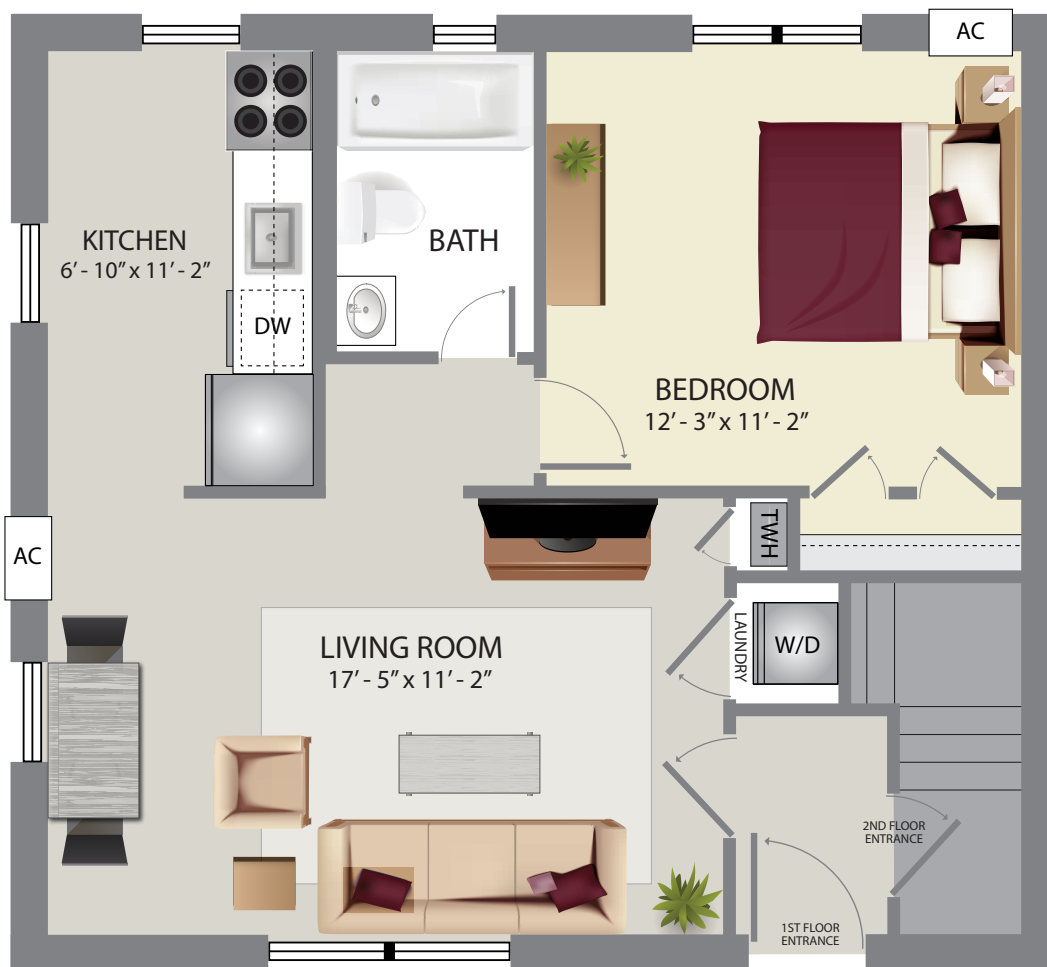

Franklin

R e s e r v e

- 558 Sq. Ft.
- 1 Bedroom
- 1 Bath

Plans and furnishings are for marketing purposes only, and are not to scale. Please inspect construction, subdivision, utility, landscape and other plans available through leasing center for complete and specific information. Actual locations may vary and items shown or not shown on this place are subject to errors, omissions and field changes.