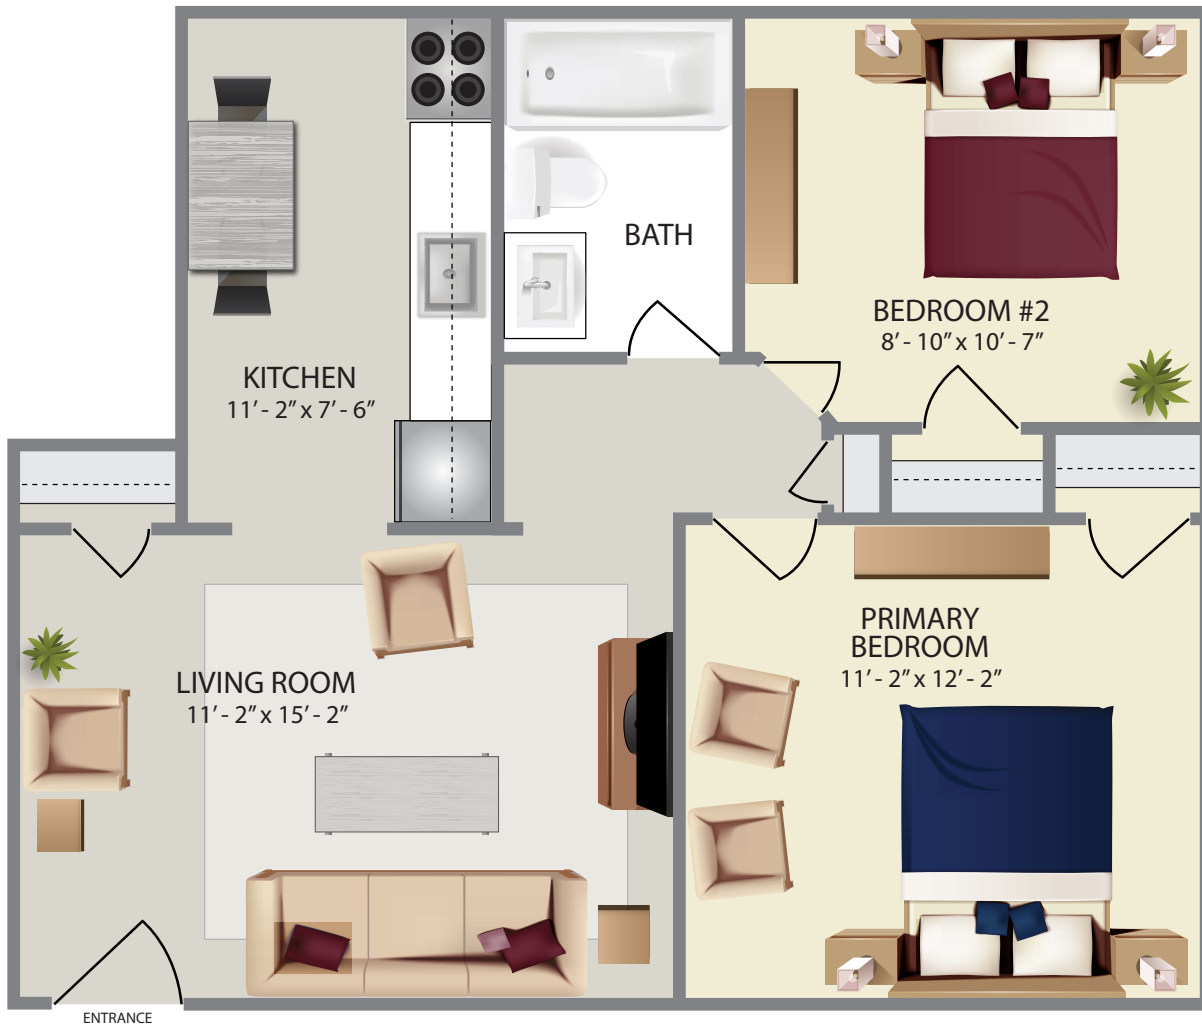

# Richmond

C l a s s i c

- 600 Sq. Ft.
- 2 Bedroom
- 1 Bath

Plans and furnishings are for marketing purposes only, and are not to scale. Please inspect construction, subdivision, utility, landscape and other plans available through leasing center for complete and specific information. Actual locations may vary and items shown or not shown on this place are subject to errors, omissions and field changes.