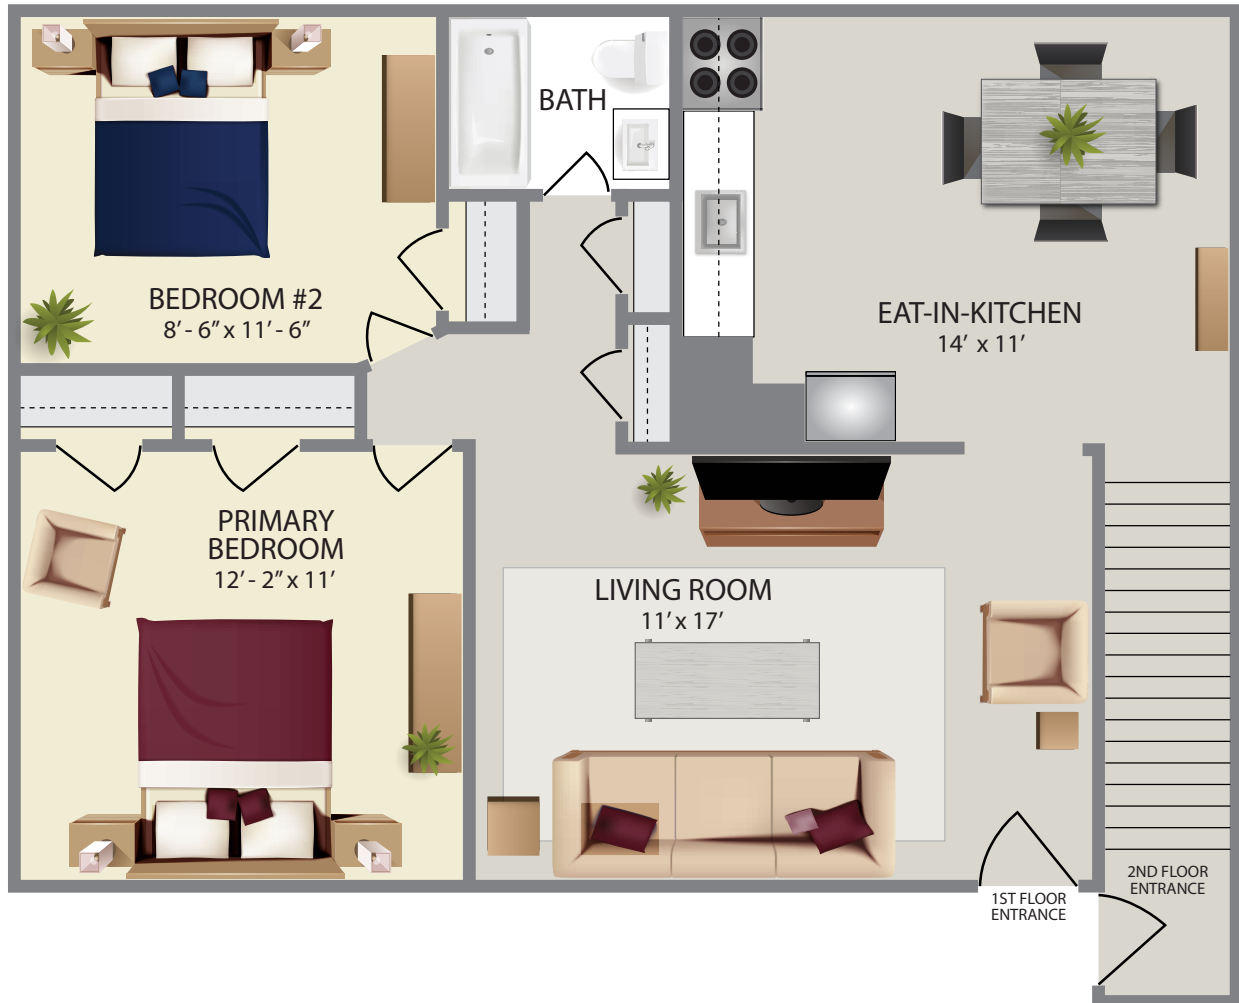

# St. Charles

C l a s s i c

- 724 Sq. Ft.
- 2 Bedroom
- 1 Bath

Plans and furnishings are for marketing purposes only, and are not to scale. Please inspect construction, subdivision, utility, landscape and other plans available through leasing center for complete and specific information. Actual locations may vary and items shown or not shown on this place are subject to errors, omissions and field changes.